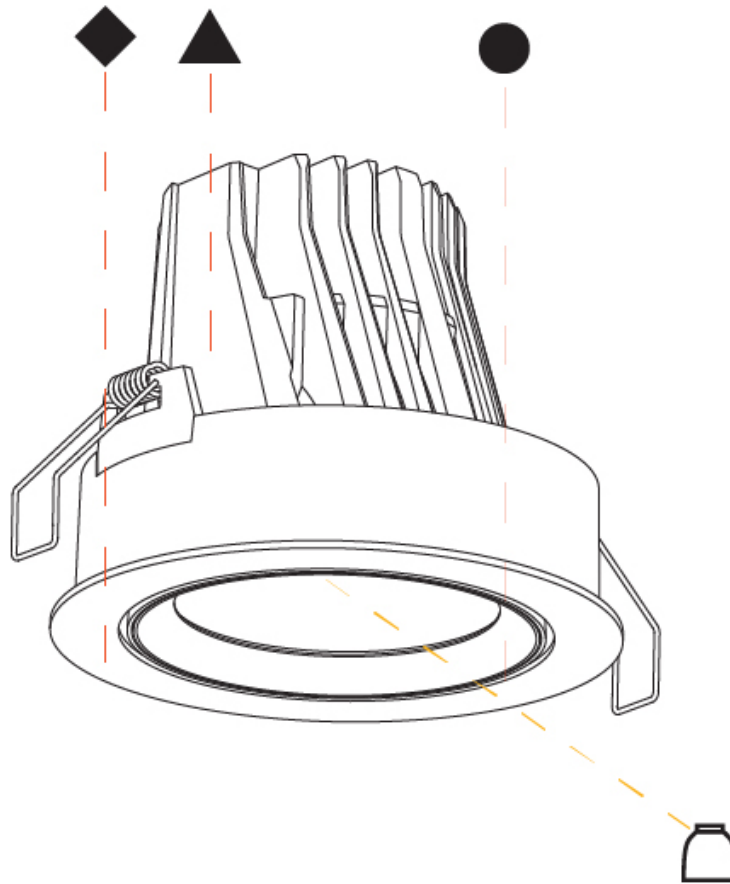

MECHANIQ ROUND RECESSED

A35040-

PROJECT	_____
TYPE	_____
SPECIFIER	_____
QUANTITY	_____
DATE	_____

A