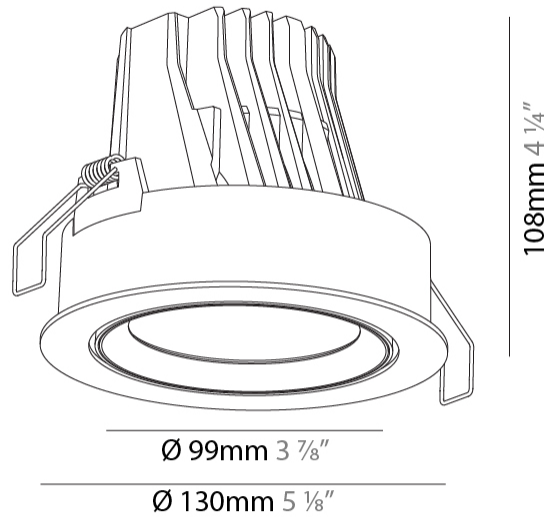

#### PHYSICAL

Shape: Round  
 Diameter (mm): 130  
 Diameter (in): 5 1/8  
 Height (mm): 108  
 Height (in): 4 1/4  
 Ceiling Thickness (mm): 10 / 12.5 / 15  
 Ceiling Thickness (in): 3/8 or 1/2 or 9/16  
 Min. Recessing Depth (mm): 130  
 Min. Recessing Depth (in): 5 1/8  
 Light Distribution: Adjustable / Downlight  
 Weight (kg): 0.707  
 Weight (lbs): 1.56  
 Fixture Finish: SSR / BKV / CWI / CRY / HAB / UFT / ITA / RUA / FTG / MYG / LOD / PUS / FRO / FUP / KIA / POP / BLS / SPG / MEY / GOH / GUM / CHC / COM / ABZ / JAG / OBR / MOS / ROR  
 Fixture Material: Aluminum Die Cast  
 Cut-out Measurements: 120mm / 4 3/4"

#### RATINGS AND CERTIFICATIONS

Certified By: Certified for North American Standards  
 IP rating: IP20

120mm 4 3/4"    130mm 5 1/8"    10 | 15mm 3/8" 9/16"    30°    355°    ↑